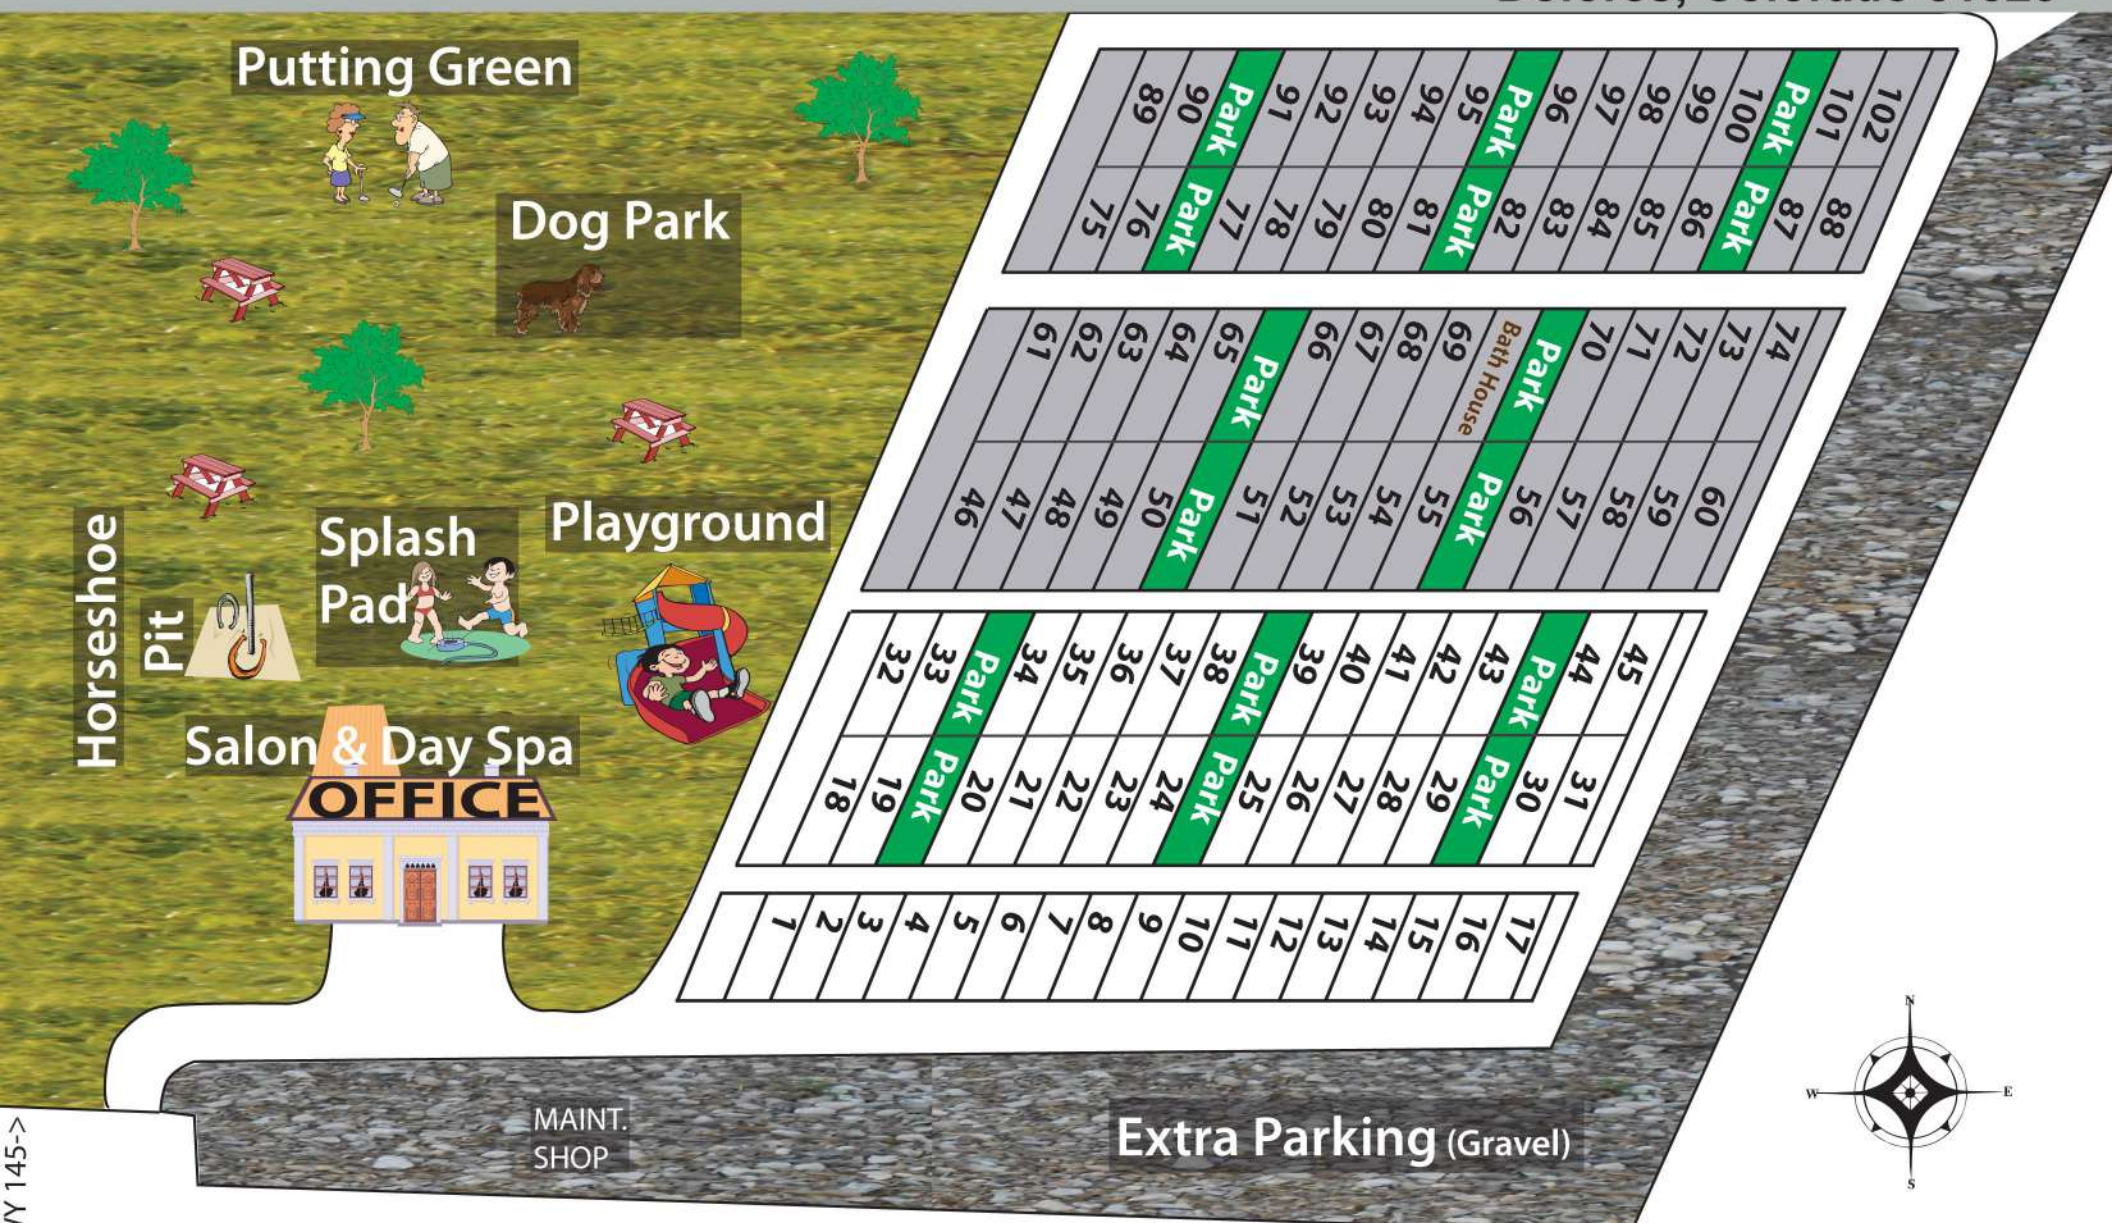

Putting Green

Dog Park

Playground

Splash Pad

Horseshoe

Pit

Salon & Day Spa
OFFICE

MAINT.
SHOP

Extra Parking (Gravel)

<-HWY 145->

Spaces 1 to 45 are currently available - the greyed out spaces are for future expansion